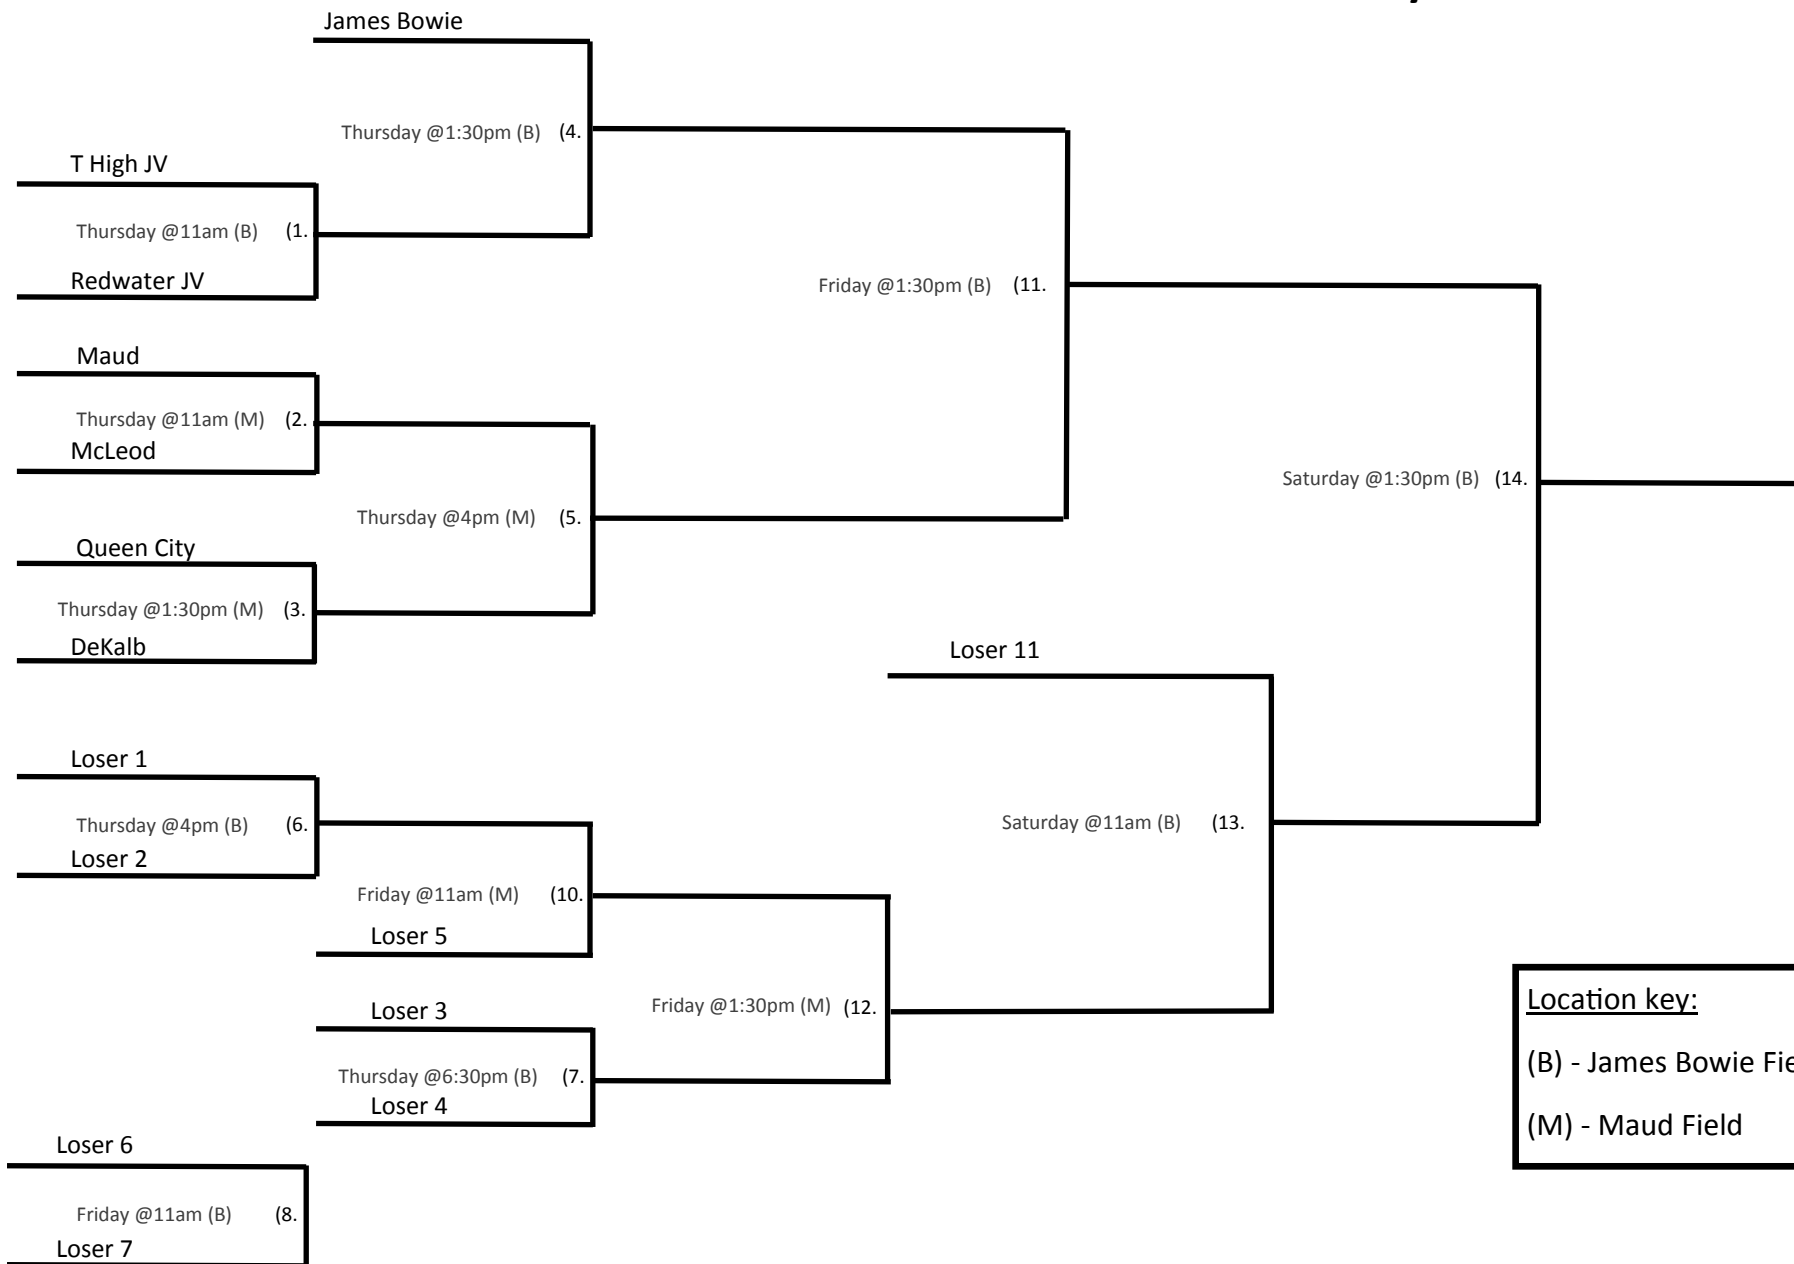

James Bowie/Maud Invitational

February 25-27

Location key:
 (B) - James Bowie Field
 (M) - Maud Field